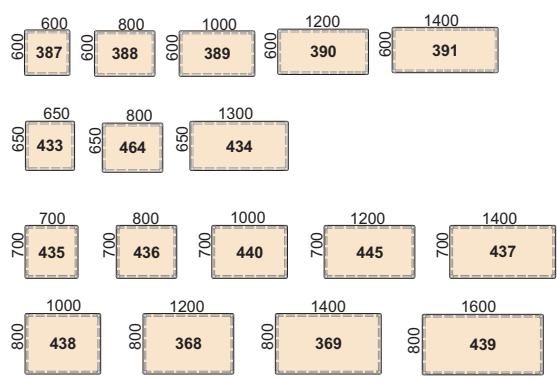

### Tops

Tabletops in 20 mm particle board with straight edge (deco strip ABS). Rounded corners. As standard in beech, birch, oak and white highpressure laminate. The colour of the deco strip is the same as the top.

### Stand

College tables has load-bearing frame in squarepipe profile and legs in squarepipe. Height 730 mm (incl top). Extra high legs; 900 mm can be ordered. The legs are powder coated in silver paint or black lacquer. The legs has adjustable feet to compensate for uneven floors.

## Rectangular tables

## Round tables

Family	Product	BEECH		BIRCH		WHITE LAMINATE	
		Art	€	Art	€	Art	€
	600 x 600 mm	24 387	3x 300		4x 300		Bx 300
	600 x 800 mm	24 388	3x 300		4x 300		Bx 300
	600 x 1000 mm	24 389	3x 300		4x 300		Bx 300
	600 x 1200 mm	24 390	3x 300		4x 300		Bx 300
	600 x 1400 mm	24 391	3x 300		4x 300		Bx 300
	650 x 650 mm	24 433	3x 300		4x 300		Bx 300
	650 x 800 mm	24 464	3x 300		4x 300		Bx 300
	650 x 1300 mm	24 434	3x 300		4x 300		Bx 300
	700 x 700 mm	24 435	3x 300		4x 300		Bx 300
	700 x 800 mm	24 436	3x 300		4x 300		Bx 300
	700 x 1000 mm	24 440	3x 300		4x 300		Bx 300
	700 x 1200 mm	24 445	3x 300		4x 300		Bx 300
	700 x 1400 mm	24 437	3x 300		4x 300		Bx 300
	800 x 1000 mm	24 438	3x 300		4x 300		Bx 300
	800 x 1200 mm	24 368	3x 300		4x 300		Bx 300
	800 x 1400 mm	24 369	3x 300		4x 300		Bx 300
	800 x 1600 mm	24 439	3x 300		4x 300		Bx 300
	1400/700/700	24 443	3x 300		4x 300		Bx 300
	ø 1100 mm	24 465	3x 300		4x 300		Bx 300