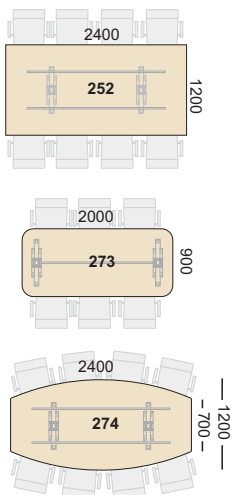

Meeting tables Contur

Contur; a table assortment with rectangular, straight shapes. Tops in 23 mm MDF with straight edge (decor strip ABS). As standard the edge has the same colour as the top, you can also get the edge in a differing colour. The decor strip is available in white, black, light grey, oak-, birch- or beech patterned. ECP tops can also be chosen in Contur as standard with a white top and a black edge.

The stands are available as T-stand. T-stand is matching our electric stands 394/395, that makes Contur to a family with both manually and electrically adjustable tables in the same design.

Contur

Top 23 mm MDF, straight edge (profile 6).
Height 730 mm incl. top 23 mm.

Family	Product	BEECH		BIRCH		OAK		WHITE LAMINATE		Product	ECP - white with black edge	
		Art		Art		Art		Art			Art	
35	252	3x 104		4x 104		2x 104		Bx 104		526	Bx 104E	
35	273	3x 104		4x 104		2x 104		Bx 104		541	Bx 104E	
35	274	3x 104		4x 104		2x 104		Bx 104		586	Bx 104E	

Replace **x** in the Art no (Position 2) as following to choose colour of the stand:

- 4 = silver lacquer
- 6 = white lacquer
- 1 = chrome

Stand in black lacquer : state in plain language