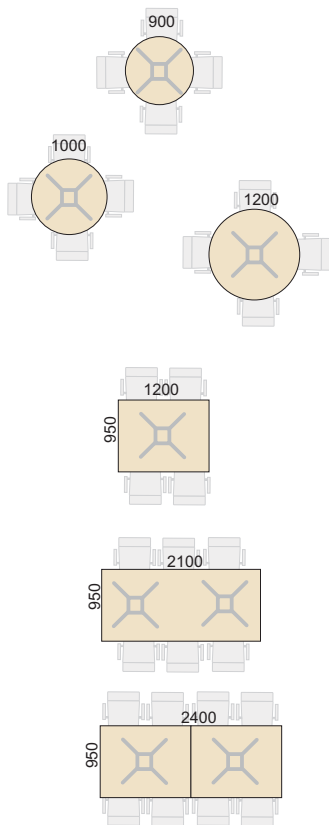

Meeting tables

e-rex

E-rex, tables with a comfortable attitude, for work and meeting. The rectangular e-rex table has a tabletop with an other depth than the traditional conference tables. Together with the design of the stands it makes the tables “more social” and make it easier for cooperation and communication.

e-rex

Top 20 mm MDF, bevelled edge, deco strip.
Height 720 mm incl. top.

Family	Product	BIRCH		OAK		WHITE LAMINATE		BLACK LAMINATE	
		Art		Art		Art		Art	
Ø 900 mm	Chrome	31	665 41090		21090		B1090		G1090
	Silver	31	665 44090		24090		B4090		G4090
Ø 1000 mm	Chrome	31	665 41100		21100		B1100		G1100
	Silver	31	665 44100		24100		B4100		G4100
Ø 1200 mm	Chrome	31	665 41120		21120		B1120		G1120
	Silver	31	665 44120		24120		B4120		G4120
1200x950 mm	Chrome	31	669 41120		21120		B1120		G1120
	Silver	31	669 44120		24120		B4120		G4120
2100x950 mm	Chrome	31	669 41210		21210		B1210		G1210
	Silver	31	669 44210		24210		B4210		G4210
2400x950 mm	Chrome	31	669 41240		21240		B1240		G1240
	Silver	31	669 44240		24240		B4240		G4240