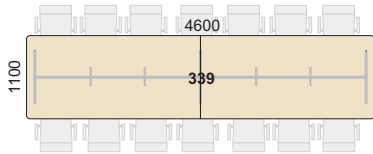

## Vigg

Vigg conference table with a laser-cut, chromed and highly polished stand. Tabletops in 23 mm MDF with bevelled edge, veneered or high pressure laminate with strip in same color as the surface.

Conference tables with elegant "floating" silhouette available in several sizes and shapes.

# Vigg conference

Top 23 mm MDF, bevelled edge, deco strip in the same colour as the top.  
 Legs in chrome, height 730 mm incl. top.

Family	Product	BIRCH		OAK		WHITE LAMINATE		BLACK LAMINATE	
		Art		Art		Art		Art	
Chrome	31 335	41000		21000		B1000		G1000	
Chrome	31 336	41000		21000		B1000		G1000	
Chrome	31 337	41000		21000		B1000		G1000	
Chrome	31 338	41000		21000		B1000		G1000	
Chrome	31 339	41000		21000		B1000		G1000	
Chrome	31 340	41000		21000		B1000		G1000	