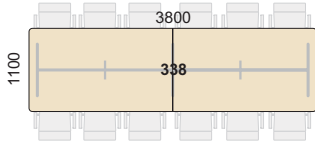

## Vigg

Vigg conference table with a laser-cut, chromed and highly polished stand. Tabletops in 23 mm MDF with bevelled edge, veneered or high pressure laminate with strip in same color as the surface.

Conference tables with elegant "floating" silhouette available in several sizes and shapes.

# Vigg conference

Top 23 mm MDF, bevelled edge, deco strip in the same colour as the top.  
 Legs in chrome, height 730 mm incl. top.

Family	Product	BIRCH		OAK		WHITE LAMINATE		BLACK LAMINATE	
		Art		Art		Art		Art	
Chrome	31 335	41000		21000		B1000		G1000	
Chrome	31 336	41000		21000		B1000		G1000	
Chrome	31 337	41000		21000		B1000		G1000	
Chrome	31 338	41000		21000		B1000		G1000	
Chrome	31 339	41000		21000		B1000		G1000	
Chrome	31 340	41000		21000		B1000		G1000	