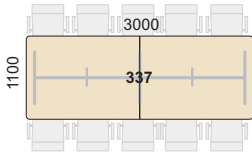

## Vigg

Vigg conference table with a laser-cut, chromed and highly polished stand. Tabletops in 23 mm MDF with bevelled edge, veneered or high pressure laminate with strip in same color as the surface.

# Vigg conference

Top 23 mm MDF, bevelled edge, deco strip in the same colour as the top.  
 Legs in chrome, height 730 mm incl. top.

Family	Product	BIRCH		OAK		WHITE LAMINATE		BLACK LAMINATE	
		Art		Art		Art		Art	
Chrome	31 335	41000		21000		B1000		G1000	
Chrome	31 336	41000		21000		B1000		G1000	
Chrome	31 337	41000		21000		B1000		G1000	
Chrome	31 338	41000		21000		B1000		G1000	
Chrome	31 339	41000		21000		B1000		G1000	
Chrome	31 340	41000		21000		B1000		G1000	