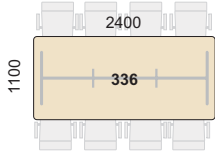

## Vigg

Vigg conference table with a laser-cut, chromed and highly polished stand. Tabletops in 23 mm MDF with bevelled edge, veneered or high pressure laminate with strip in same color as the surface.

# Vigg conference

Top 23 mm MDF, bevelled edge, deco strip in the same colour as the top.  
 Legs in chrome, height 730 mm incl. top.

Family	Product	BIRCH		OAK		WHITE LAMINATE		BLACK LAMINATE	
		Art		Art		Art		Art	
Chrome	31 335	41000		21000		B1000		G1000	
Chrome	31 336	41000		21000		B1000		G1000	
Chrome	31 337	41000		21000		B1000		G1000	
Chrome	31 338	41000		21000		B1000		G1000	
Chrome	31 339	41000		21000		B1000		G1000	
Chrome	31 340	41000		21000		B1000		G1000	