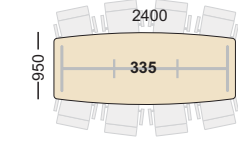

## Vigg

Vigg conference table with a laser-cut, chromed and highly polished stand. Tabletops in 23 mm MDF with bevelled edge, veneered or high pressure laminate with strip in same color as the surface.

Conference tables with elegant "floating" silhouette available in several sizes and shapes.

# Vigg conference

Top 23 mm MDF, bevelled edge, deco strip in the same colour as the top.  
 Legs in chrome, height 730 mm incl. top.

Family	Product	BIRCH		OAK		WHITE LAMINATE		BLACK LAMINATE	
		Art		Art		Art		Art	
Chrome	31 335	41000		21000		B1000		G1000	
Chrome	31 336	41000		21000		B1000		G1000	
Chrome	31 337	41000		21000		B1000		G1000	
Chrome	31 338	41000		21000		B1000		G1000	
Chrome	31 339	41000		21000		B1000		G1000	
Chrome	31 340	41000		21000		B1000		G1000	