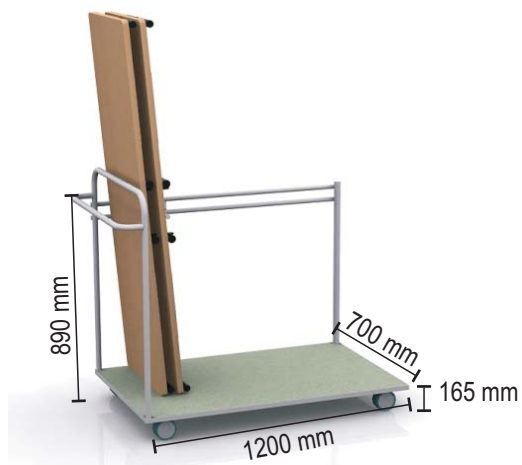

Other tables

Allround

Allround, folding tables for classrooms, conference rooms, etc. Allround has an practical barrow for 18 tables.

Barrow for 18 tables.

TECHNICAL SPECIFICATION

Tops

Tops in 23 mm MDF with a straight edge (deco strip ABS). Round corners. As standard in beech, birch, oak and white highpressure laminate. Edge in same colour as the top. If you want an different colour of the edge, it can be ordered as special. The Deco strip avaiable in white, black, lightgrey, oak, birch or beech.

Stand

Folding stand in chrome. Height 720 mm (incl top).

Allround

Family	Product	BEECH		BIRCH		OAK		WHITE LAMINATE			
		Art		Art		Art		Art			
	Table 520 x 1200 mm	16	358	31000		41000		21000		B1000	
	Intermediate top 520 x 1200 mm	16	358	30030		40030		20030		B0030	
	Table 520 x 1400 mm	16	360	31000		41000		21000		B1000	
	Intermediate top 520 x 1400 mm	16	360	30030		40030		20030		B0030	
	Table 520 x 1600 mm	16	362	31000		41000		21000		B1000	
	Intermediate top höm 520 mm	16	363	30030		40030		20030		B0030	
	Table 620 x 1200 mm	16	354	31000		41000		21000		B1000	
	Table 620 x 1400 mm	16	355	31000		41000		21000		B1000	
	Table 620 x 1600 mm	16	365	31000		41000		21000		B1000	
	Table 720 x 1200 mm	16	359	31000		41000		21000		B1000	
	Table 720 x 1400 mm	16	361	31000		41000		21000		B1000	
	Barrow	16	364	01000							