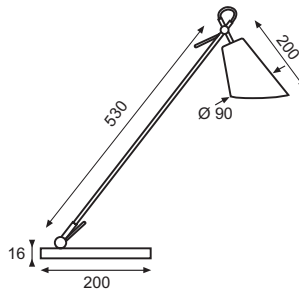

## Intens

Easily Placed Desk Lamp. Compact Fluorescent 11 W, Electronic ballasts. Light Mass 900 lux.  
Adjustable lights by anti-glare. Articulated arm and screen. Total length 766 mm. Table tile size: 210x140 mm.

## First

Elegant LED lighting. 4.5 W (9 LED) life about 50,000 hours. Light Mass 500 lux.  
Very low heat emission. Articulated arm and pivoting head. Arm length 530 mm. Table tile sizes. 200x145x16 mm.