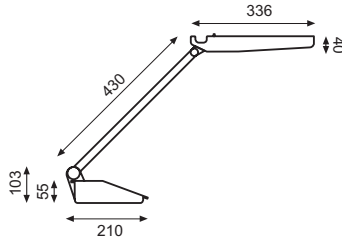

## Intens

Easily Placed Desk Lamp. Compact Fluorescent 11 W, Electronic ballasts. Light Mass 900 lux.  
Adjustable lights by anti-glare. Articulated arm and screen. Total length 766 mm. Table tile size: 210x140 mm.

## First

Elegant LED lighting. 4.5 W (9 LED) life about 50,000 hours. Light Mass 500 lux.  
Very low heat emission. Articulated arm and pivoting head. Arm length 530 mm. Table tile sizes. 200x145x16 mm.